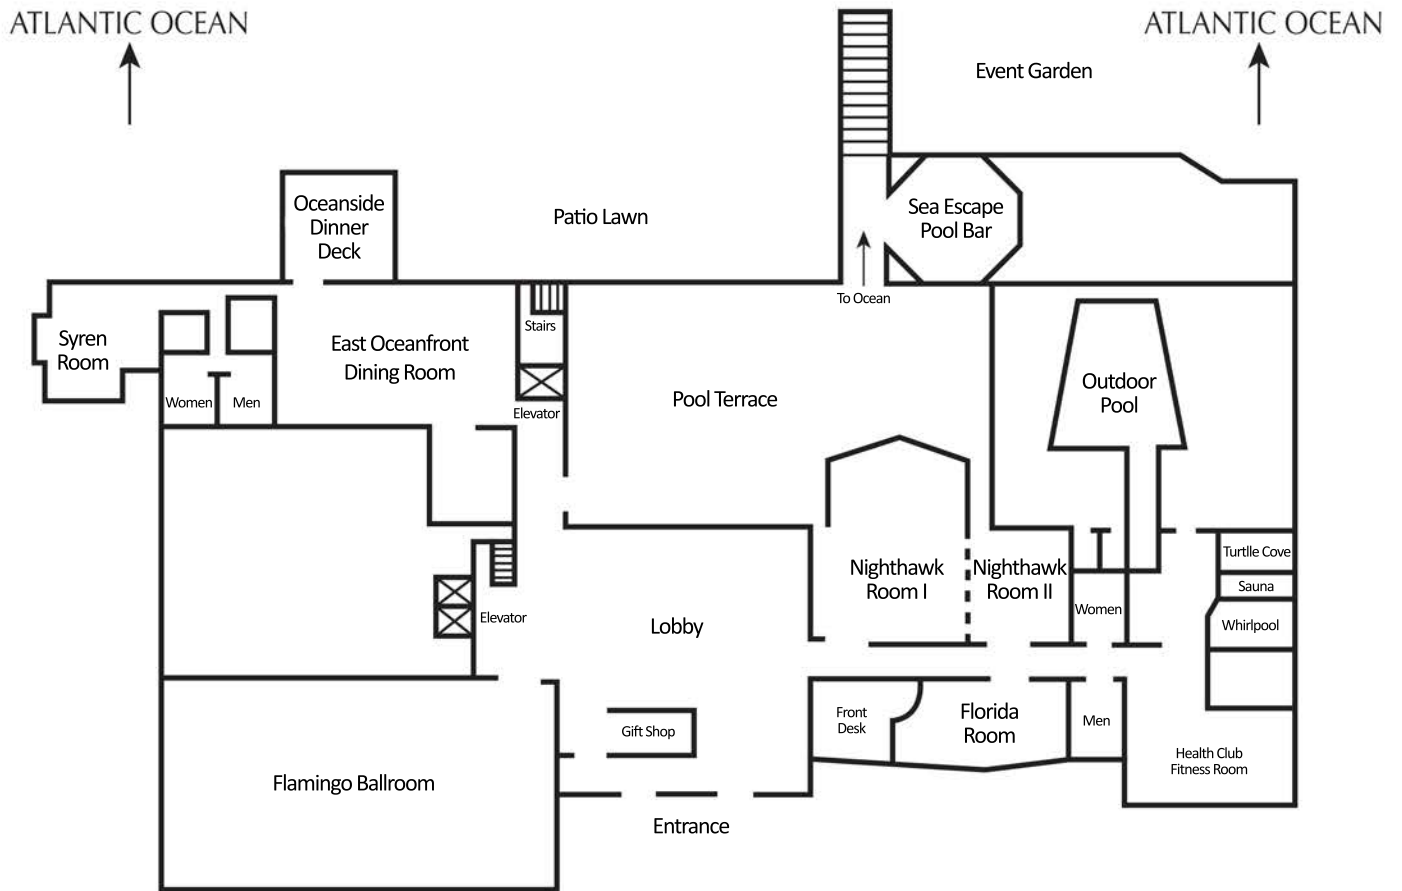

Meeting Spaces

Meeting Spaces	Length	Width	Sq. Ft.	Ceiling	Standing Capacity	Banquet	Theater Capacity	Classroom Capacity	Wedding/Social
Flamingo Ballroom	70'	40'	2800	23'	200	130	275	120	100
Nighthawk 1	51'	31'	1581	12'	100	90	120	60	60
Nighthawk 2	30'	19'	570	12'	50	30	40	18	-
Syren Room	25'	25'	625	9'	50	40	50	24	-
Florida	40'	17'	680	12'	40	24	40	18	-

*Capacities depend on AV, meal style, and equipment needs

Wedding/Social includes space for Dance Floor/Stage

blockade runner
beach resort